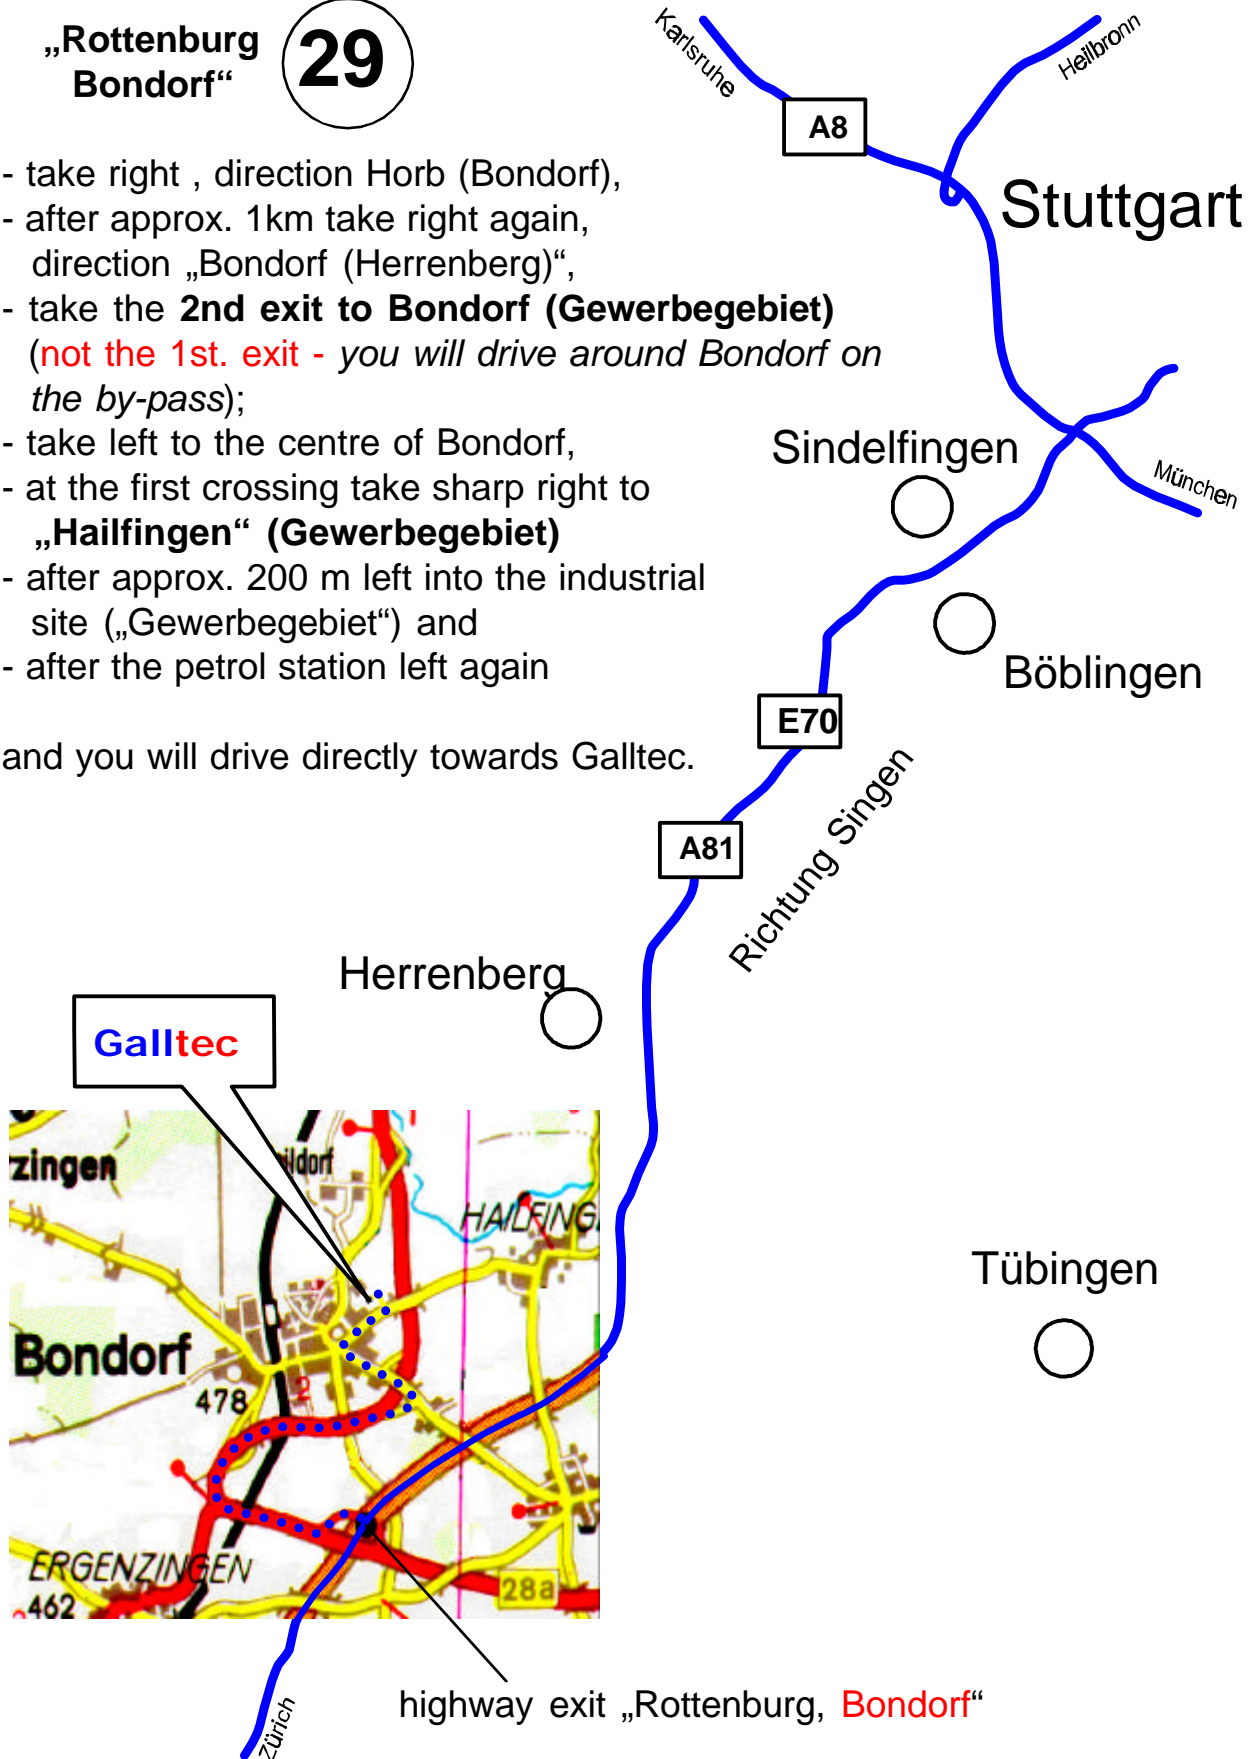

How to get to Galltec:

Exit No. 29 of highway A81

„Rottenburg
 Bondorf“

- take right , direction Horb (Bondorf),
- after approx. 1km take right again, direction „Bondorf (Herrenberg)“,
- take the **2nd exit to Bondorf (Gewerbegebiet)** (not the 1st. exit - you will drive around Bondorf on the by-pass);
- take left to the centre of Bondorf,
- at the first crossing take sharp right to „Hailfingen“ (Gewerbegebiet)
- after approx. 200 m left into the industrial site („Gewerbegebiet“) and
- after the petrol station left again

and you will drive directly towards Galltec.

A81

Herrenberg

Galltec

Autbahnabfahrt No. 29 „Rottenburg, **Bondorf**“